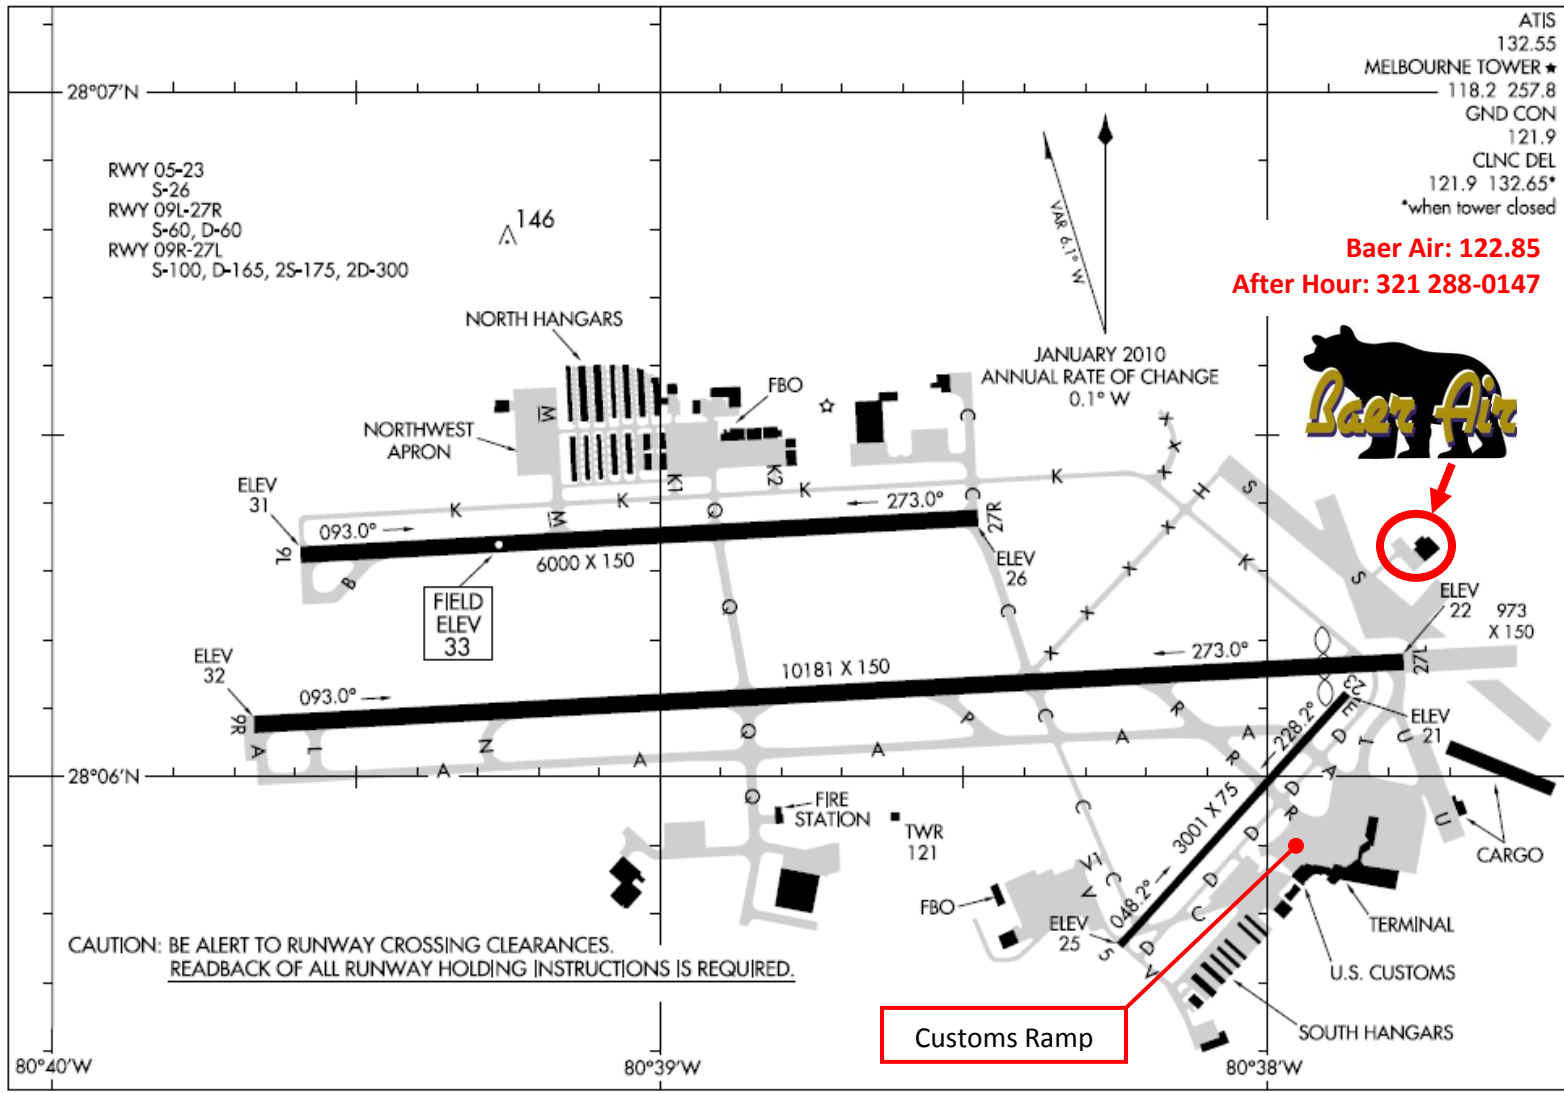

11181
AIRPORT DIAGRAM

MELBOURNE, FLORIDA
MELBOURNE INTL (MLB)

11181
AIRPORT DIAGRAM

AL-252 (FAA)

MELBOURNE INTL (MLB)
MELBOURNE, FLORIDA

CHART NOT CURRENT. DO NOT USE FOR NAVIGATIONAL PURPOSES.